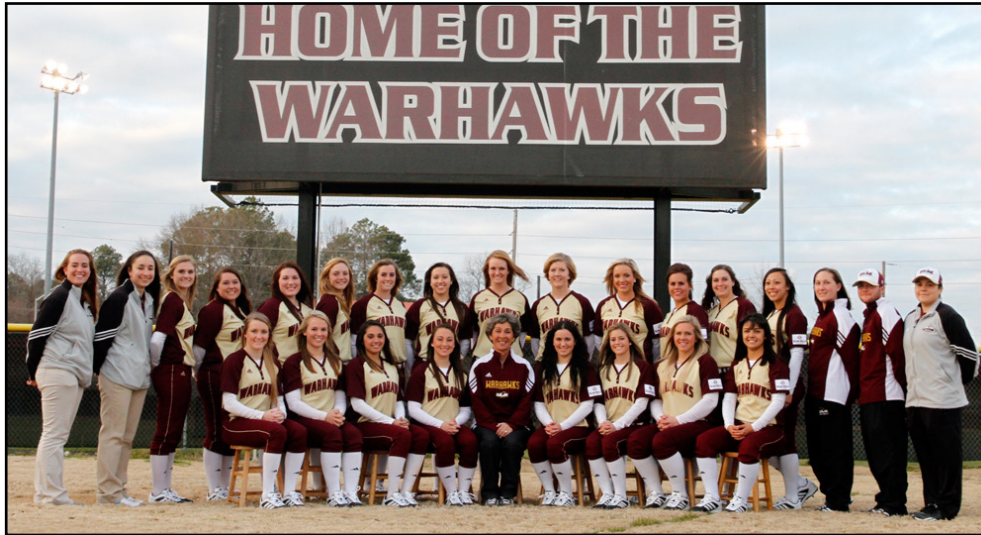

No.	Player	Pos.	B/T	Ht.	Yr.	Hometown (Previous School)
3	Vanessa Garcia	IF	R/R	5-3	Fr.	Albuquerque, N.M. (Saint Pius X HS)
4	Mackenzie Miller	OF	R/R	5-6	Jr.	Evergreen, Colo. (Conifer HS)
6	Jessica Colliver	P/UT	R/R	6-0	Jr.	Camdenton, Mo. (NW Florida State College)
7	Miyuki Navarrete	IF	R/R	5-6	RJr.	San Jose, Calif. (Archbishop Mitty HS)
8	Robbie Dailey	C/UT	R/R	5-6	Jr.	Church Point, La. (West Texas A&M)
9	Samantha Hamby	P	R/R	5-7	RSr.	Monroe, La. (Central Alabama CC)
10	Kaitlyn Dupuis	OF	R/R	5-1	So.	Cankton, La. (Beau Chene HS)
11	Melanie Coyne	P/UT	R/R	5-5	Fr.	Huntington Beach, Calif. (Calvary Chapel HS)
12	Stephanie Routzon	P	R/R	6-0	Sr.	Wheat Ridge, Colo. (Wheat Ridge HS)
13	Amye Barre	C/IF	R/R	5-6	So.	Luling, La. (Hahnville HS)
14	Haylie Wilson	P	R/R	5-3	Jr.	Middleburg, Fla. (The Bolles School)
15	Faith Bohack	IF	R/R	5-4	So.	Conroe, Texas (The Woodlands HS)
16	Hollie Letourneau	P	R/R	5-5	Fr.	Gilbert, Ariz. (Highland HS)
18	Sidney Coy	OF	R/R	5-6	Fr.	Scottsdale, Ariz. (Paradise Valley HS)
19	Candace McHugh	IF/OF	R/R	5-7	So.	Monroe, La. (Texas-Tyler)
20	Courtney Dutreix	OF	L/R	5-1	So.	Luling, La. (Hahnville HS)
21	Rochelle Roberts	OF	L/R	5-6	Fr.	Vacaville, Calif. (Vanden HS)
22	Alexis Cacioppo	IF	R/R	5-5	Jr.	La Habra, Calif. (Sonora HS)
24	McKinley Marks	IF	L/L	5-4	Fr.	Arnaudville, La. (Beau Chene HS)
25	Molly Mackey	IF	R/R	5-9	Jr.	Overton, Texas (Kilgore JC)

Coaching Staff

Head Coach: Rosemary Holloway- Hill, 30th Season (Oral Roberts, '77)
Pitching Coach: Ashlyn Williams, First Season (Troy, '12)
Graduate Assistant Coach: Garrett Furnell, First Season (Iowa State, '12)

Support Staff

Athletic Trainer: Carol Osgood
Team Manager: Katelyn Lirette
Strength Coach: Eric Ortego (UL-Lafayette, '11)
Media Relations: Tom Ritter (Valparaiso, '08)

Pronunciation Guide

AMYE BARRE	AMY BAH-ray
ALEXIS CACIOPPO	CASS-sea-oh-poe
JESSICA COLLIVER	CALL-liver
MELANIE COYNE	COIN
KAITLYN DUPUIS	doo-PWEE
COURTNEY DUTREIX	doo-TREY
HOLLIE LETOURNEAU	leh-TURN-oh
KAITLYN LIRETTE	LEAR-eh
MIYUKI NAVARETTE	MEE-you-key Nav-UH-reht
ROCHELLE ROBERTS	RAH-shell
STEPHANIE ROUTZON	ROUT-son

By Class

Seniors (2)..... Samantha Hamby,
..... Stephanie Routzon
Juniors (7)..... Alexis Cacioppo, Jessica Colliver,
.....Robbie Dailey, Molly Mackey,
..... Mackenzie Miller, Miyuki Navarrete,
..... Haylie Wilson
Sophomores (5)..... Amye Barre, Faith Bohack,
..... Kaitlyn Dupuis, Courtney Dutreix,
..... Candace McHugh
Freshmen (6)..... Sidney Coy, Melanie Coyne,
..... Vanessa Garcia, Hollie Letourneau,
..... McKinley Marks, Rochelle Roberts

By Position