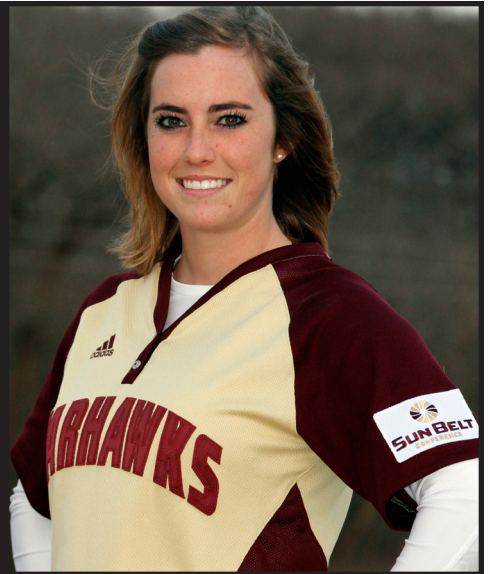

8 | Robbie Dailey | C/UT
Church Point, La. | West Texas A&M